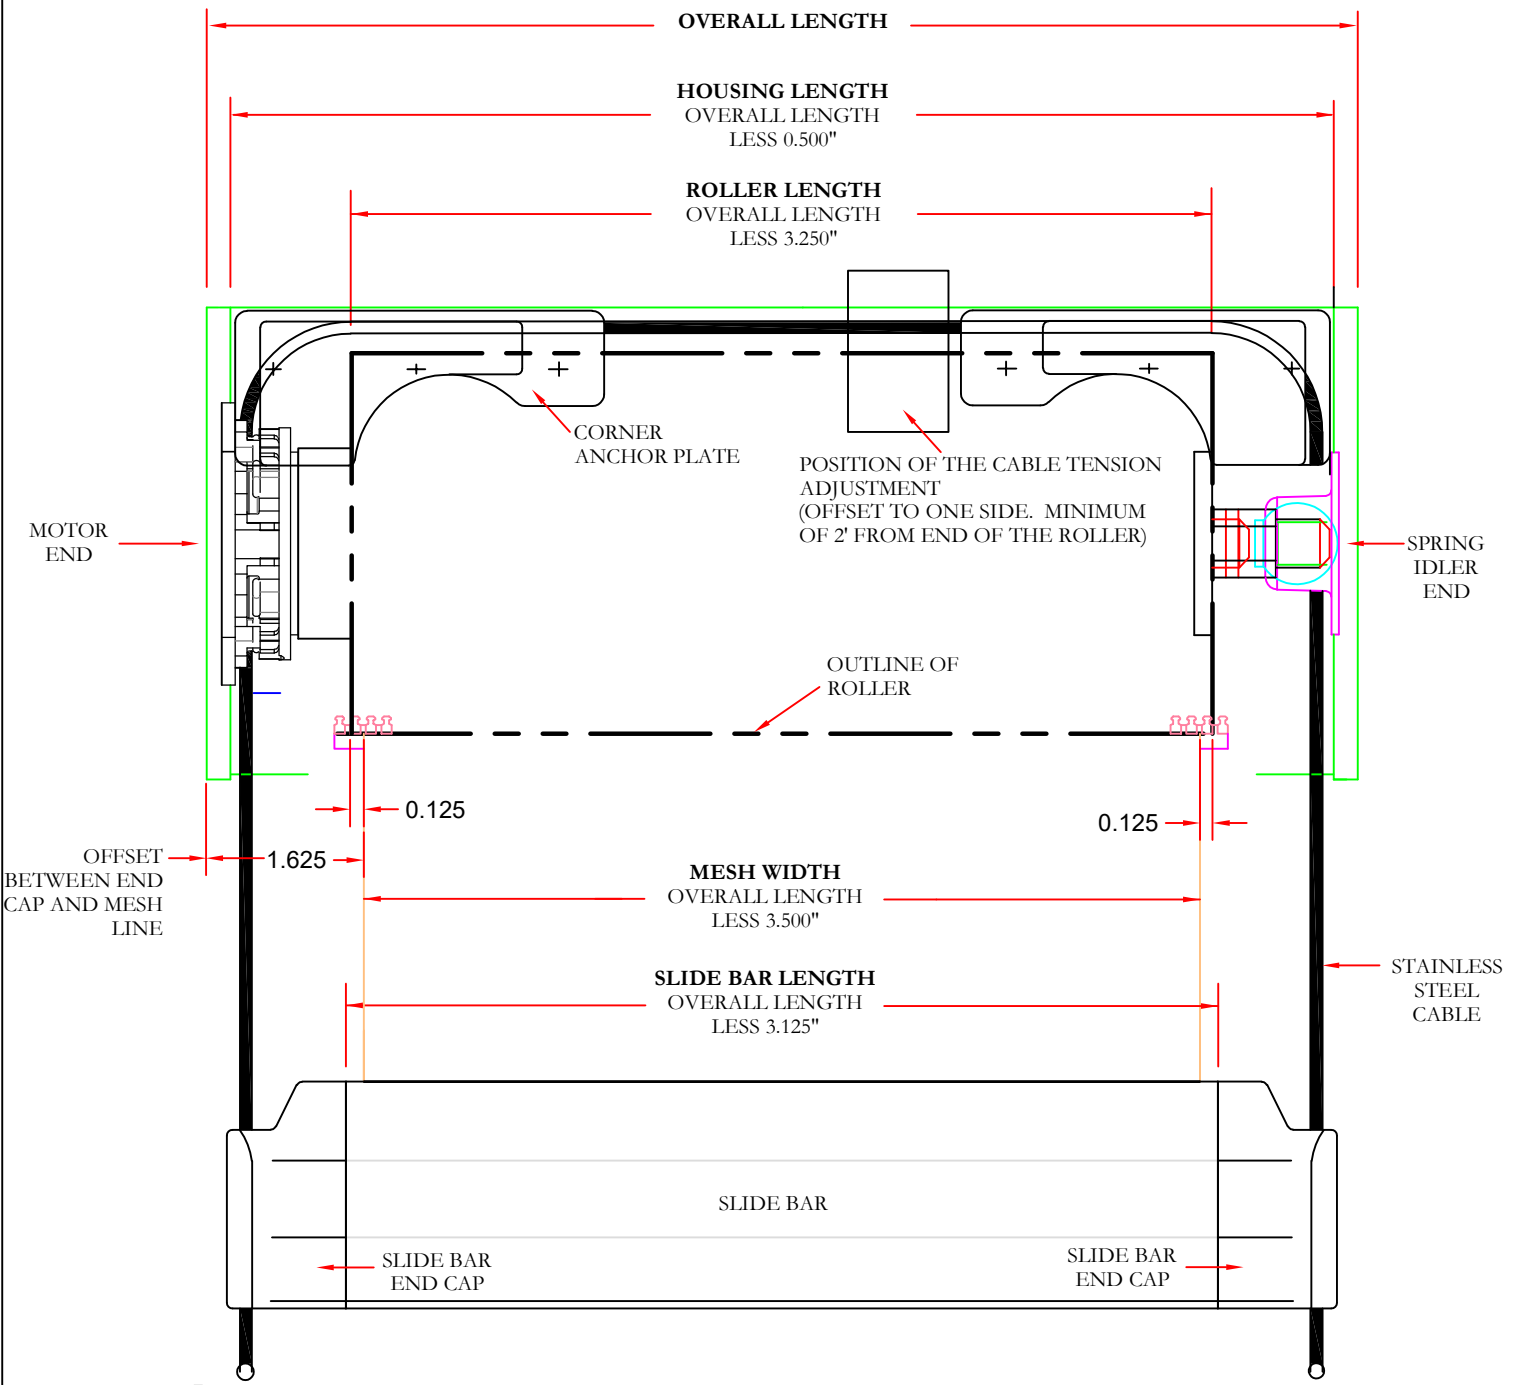

OFF-SETS OF THE MOTORIZED SCREEN - CABLE GUIDED

FOR ILLUSTRATION PURPOSES - NOT DRAWN TO SCALE

FLOOR MOUNT
HEIGHT 2.0"
DEPTH 1.5"
WIDTH 1.5"

FLOOR MOUNT
1.5" DIAMETER
0.5" HIGH

<small>PROPRIETARY AND CONFIDENTIAL THE INFORMATION CONTAINED IN THIS DRAWING IS THE SOLE PROPERTY OF PHANTOM SCREENS. REPRODUCTION IN PART OR AS A WHOLE WITHOUT THE WRITTEN PERMISSION OF PHANTOM SCREENS IS PROHIBITED.</small> 	UNLESS OTHERWISE SPECIFIED DIMENSIONS: IN INCHES ACCURACY: 0.000 INCHES	STANDARD TOLERANCES APPLY UNLESS OTHERWISE SPECIFIED	DRAWN BY N.D.R.	02/13/2019	REVISION			
		INTERPRET GEOMETRIC TOLERANCING PER ASME Y14.E	CHECK BY J. KIERS	02/25/2019	DRAWING TITLE OFF-SETS OF THE CABLE GUIDED MOTORIZED SCREEN			
		MATERIAL N / A	ENG. APPR. MFG. APPR.	Q.A.	N / A	SHEET SIZE N / A	DRAWING NO. PSCABLEGUIDEOFFSETS-01	
		N / A	N / A	N / A	WEIGHT: N / A	DATE 02/25/2019	SCALE: AS SHOWN	